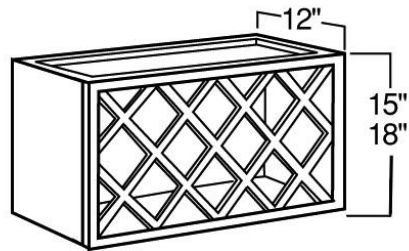

MWC2430 / MWC2440 (Width 24")

MWC2730 / MWC2740 (Width 27")

- 2 hinges per door
- No shelf inside doors
- 15" deep shelf for microwave

2 doors

WALL CABINET

FRIDGE CABINET

- 15" High: W301524 (Width 30")
- W331524 (Width 33")
- W361524 (Width 36")
- 21" High: W302124 (Width 30")
- W332124 (Width 33")
- W362124 (Width 36")
- 24" High: W302424 (Width 30")
- W332424 (Width 33")
- W362424 (Width 36")

- 2 hinges per door
- No shelf

2 doors

WALL CABINET

12" - 24" HIGH CABINET

- 12" High: W2412 (Width 24")
- W3012 (Width 30")
- W3312 (Width 33")
- W3612 (Width 36")
- 15" High: W3015 (Width 30")
- W3315 (Width 33")
- W3615 (Width 36")
- 18" High: W3018 (Width 30")
- W3318 (Width 33")
- W3618 (Width 36")
- 21" High: W3021 (Width 30")
- 24" High: W3024 (Width 30")

- 2 hinges per door
- No shelf

2 doors

WALL CABINET
WINE RACK

WR3015/WR3018 (Width 30")

- It can be installed horizontally or vertically

WALL CABINET
CORNER OPEN SHELF

WEOS630 / WEOS640 (Width 6")

WEOS930 / WEOS940 (Width 9")