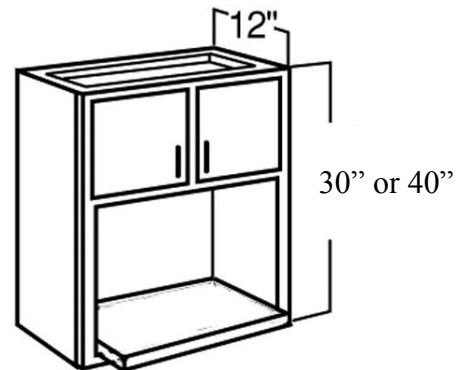

1 door

WALL CABINET

DOUBLE DOORS

W2430 / W2440	(Width 24")
W2730 / W2740	(Width 27")
W3030 / W3040	(Width 30")
W3330 / W3340	(Width 33")
W3630 / W3640	(Width 36")

- 3 hinges per door
- 2 or 3 adjustable shelves
- The wood doors might be changed for glass doors

2 doors

WALL CABINET *DIAGONAL CORNER*

WDC2430 (Width 24")

WDC2440 (Width 24")

- 2 or 3 hinges per door
- 2 or 3 adjustable shelves
- The wood doors might be changed for glass doors

1 door

WALL CABINET *MICROWAVE CABINET*

MWC2430 / MWC2440 (Width 24")

MWC2730 / MWC2740 (Width 27")

- 2 hinges per door
- No shelf inside doors
- 15" deep shelf for microwave

2 doors

WALL CABINET

FRIDGE CABINET

- 15" High: W301524 (Width 30")
- W331524 (Width 33")
- W361524 (Width 36")
- 21" High: W302124 (Width 30")
- W332124 (Width 33")
- W362124 (Width 36")
- 24" High: W302424 (Width 30")
- W332424 (Width 33")
- W362424 (Width 36")