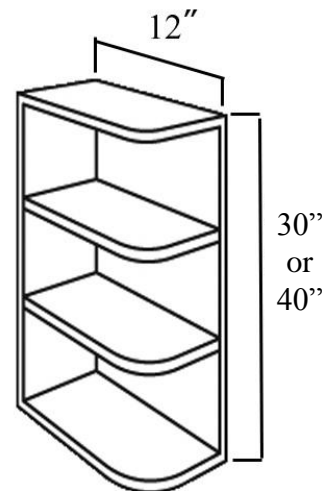

2 doors

WALL CABINET *DIAGONAL CORNER*

WDC2430 (Width 24")

WDC2440 (Width 24")

- 2 or 3 hinges per door
- 2 or 3 adjustable shelves
- The wood doors might be changed for glass doors

1 door

WALL CABINET *MICROWAVE CABINET*

- 2 hinges per door
- No shelf

2 doors

WALL CABINET

12" - 24" HIGH CABINET

- 12" High: W2412 (Width 24")
- W3012 (Width 30")
- W3312 (Width 33")
- W3612 (Width 36")
- 15" High: W3015 (Width 30")
- W3315 (Width 33")
- W3615 (Width 36")
- 18" High: W3018 (Width 30")
- W3318 (Width 33")
- W3618 (Width 36")
- 21" High: W3021 (Width 30")
- 24" High: W3024 (Width 30")

- 2 hinges per door
- No shelf

2 doors

WALL CABINET
WINE RACK

WR3015/WR3018 (Width 30")

- It can be installed horizontally or vertically

WALL CABINET
CORNER OPEN SHELF

WEOS630 / WEOS640 (Width 6")

WEOS930 / WEOS940 (Width 9")

2 or 3 shelves