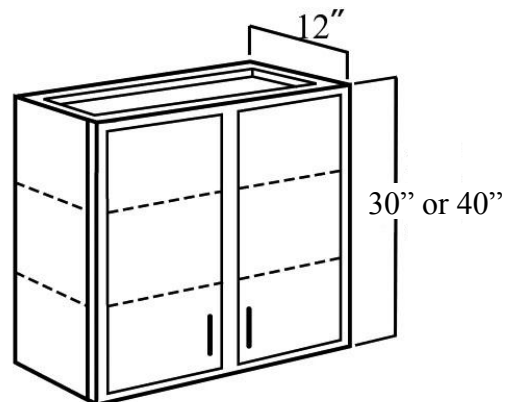

WALL CABINET

SINGLE DOOR

W930 / W940	(Width 9")
W1230 / W1240	(Width 12")
W1530 / W1540	(Width 15")
W1830 / W1840	(Width 18")
W2130 / W2140	(Width 21")

- 2 or 3 hinges per door
- 2 or 3 adjustable shelves
- The wood doors might be changed for glass doors

1 door

WALL CABINET

DOUBLE DOORS

W2430 / W2440	(Width 24")
W2730 / W2740	(Width 27")
W3030 / W3040	(Width 30")
W3330 / W3340	(Width 33")
W3630 / W3640	(Width 36")

- 3 hinges per door
- 2 or 3 adjustable shelves
- The wood doors might be changed for glass doors

2 doors

WALL CABINET *DIAGONAL CORNER*

WDC2430 (Width 24")

WDC2440 (Width 24")

- 2 or 3 hinges per door
- 2 or 3 adjustable shelves
- The wood doors might be changed for glass doors

1 door

WALL CABINET *MICROWAVE CABINET*