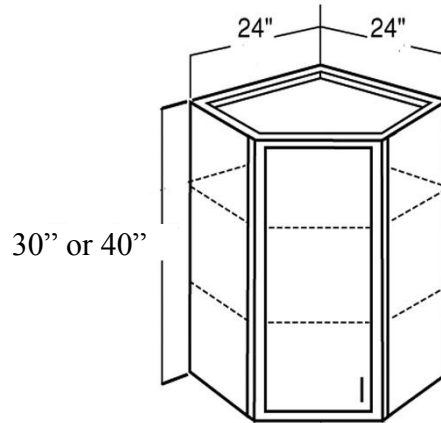

WALL CABINET

SINGLE DOOR

W930 / W940	(Width 9")
W1230 / W1240	(Width 12")
W1530 / W1540	(Width 15")
W1830 / W1840	(Width 18")
W2130 / W2140	(Width 21")

- 2 or 3 hinges per door
- 2 or 3 adjustable shelves
- The wood doors might be changed for glass doors

1 door

WALL CABINET

DOUBLE DOORS

W2430 / W2440	(Width 24")
W2730 / W2740	(Width 27")
W3030 / W3040	(Width 30")
W3330 / W3340	(Width 33")
W3630 / W3640	(Width 36")

- 3 hinges per door
- 2 or 3 adjustable shelves
- The wood doors might be changed for glass doors

2 doors

WALL CABINET *DIAGONAL CORNER*

WDC2430 (Width 24")

WDC2440 (Width 24")

- 2 or 3 hinges per door
- 2 or 3 adjustable shelves
- The wood doors might be changed for glass doors

1 door

WALL CABINET *MICROWAVE CABINET*

MWC2430 / MWC2440 (Width 24")

MWC2730 / MWC2740 (Width 27")

- 2 hinges per door
- No shelf inside doors
- 15" deep shelf for microwave

2 doors

WALL CABINET

FRIDGE CABINET

- 15" High: W301524 (Width 30")
- W331524 (Width 33")
- W361524 (Width 36")
- 21" High: W302124 (Width 30")
- W332124 (Width 33")
- W362124 (Width 36")
- 24" High: W302424 (Width 30")
- W332424 (Width 33")
- W362424 (Width 36")