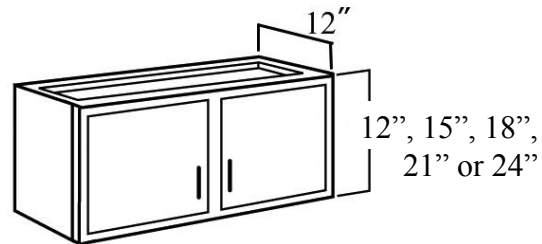

- 2 hinges per door
- No shelf

2 doors

WALL CABINET

12" - 24" HIGH CABINET

- 12" High: W2412 (Width 24")
- W3012 (Width 30")
- W3312 (Width 33")
- W3612 (Width 36")
- 15" High: W3015 (Width 30")
- W3315 (Width 33")
- W3615 (Width 36")
- 18" High: W3018 (Width 30")
- W3318 (Width 33")
- W3618 (Width 36")
- 21" High: W3021 (Width 30")
- 24" High: W3024 (Width 30")

- 2 hinges per door
- No shelf

2 doors

WALL CABINET
WINE RACK

WR3015/WR3018 (Width 30")

- It can be installed horizontally or vertically

WALL CABINET
CORNER OPEN SHELF

WEOS630 / WEOS640 (Width 6")

WEOS930 / WEOS940 (Width 9")