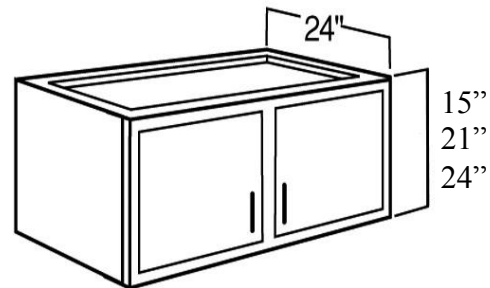

2 doors

WALL CABINET *DIAGONAL CORNER*

WDC2430 (Width 24")

WDC2440 (Width 24")

- 2 or 3 hinges per door
- 2 or 3 adjustable shelves
- The wood doors might be changed for glass doors

1 door

WALL CABINET *MICROWAVE CABINET*

MWC2430 / MWC2440 (Width 24")

MWC2730 / MWC2740 (Width 27")

- 2 hinges per door
- No shelf inside doors
- 15" deep shelf for microwave

2 doors

WALL CABINET

FRIDGE CABINET

- 15" High: W301524 (Width 30")
- W331524 (Width 33")
- W361524 (Width 36")
- 21" High: W302124 (Width 30")
- W332124 (Width 33")
- W362124 (Width 36")
- 24" High: W302424 (Width 30")
- W332424 (Width 33")
- W362424 (Width 36")

- 2 hinges per door
- No shelf

2 doors

WALL CABINET

12" - 24" HIGH CABINET

- 12" High: W2412 (Width 24")
- W3012 (Width 30")
- W3312 (Width 33")
- W3612 (Width 36")
- 15" High: W3015 (Width 30")
- W3315 (Width 33")
- W3615 (Width 36")
- 18" High: W3018 (Width 30")
- W3318 (Width 33")
- W3618 (Width 36")
- 21" High: W3021 (Width 30")
- 24" High: W3024 (Width 30")