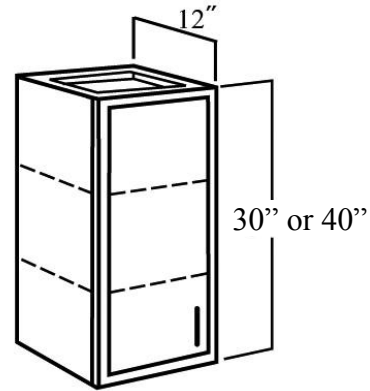

WALL CABINET

SINGLE DOOR

W930 / W940	(Width 9")
W1230 / W1240	(Width 12")
W1530 / W1540	(Width 15")
W1830 / W1840	(Width 18")
W2130 / W2140	(Width 21")

- 2 or 3 hinges per door
- 2 or 3 adjustable shelves
- The wood doors might be changed for glass doors

1 door

WALL CABINET

DOUBLE DOORS

W2430 / W2440	(Width 24")
W2730 / W2740	(Width 27")
W3030 / W3040	(Width 30")
W3330 / W3340	(Width 33")
W3630 / W3640	(Width 36")

- 3 hinges per door
- 2 or 3 adjustable shelves
- The wood doors might be changed for glass doors

2 doors

WALL CABINET *DIAGONAL CORNER*

WDC2430 (Width 24")

WDC2440 (Width 24")

- 2 or 3 hinges per door
- 2 or 3 adjustable shelves
- The wood doors might be changed for glass doors

1 door

WALL CABINET *MICROWAVE CABINET*

MWC2430 / MWC2440 (Width 24")

MWC2730 / MWC2740 (Width 27")

- 2 hinges per door
- No shelf inside doors
- 15" deep shelf for microwave

2 doors

WALL CABINET

FRIDGE CABINET

- 15" High: W301524 (Width 30")
- W331524 (Width 33")
- W361524 (Width 36")
- 21" High: W302124 (Width 30")
- W332124 (Width 33")
- W362124 (Width 36")
- 24" High: W302424 (Width 30")
- W332424 (Width 33")
- W362424 (Width 36")